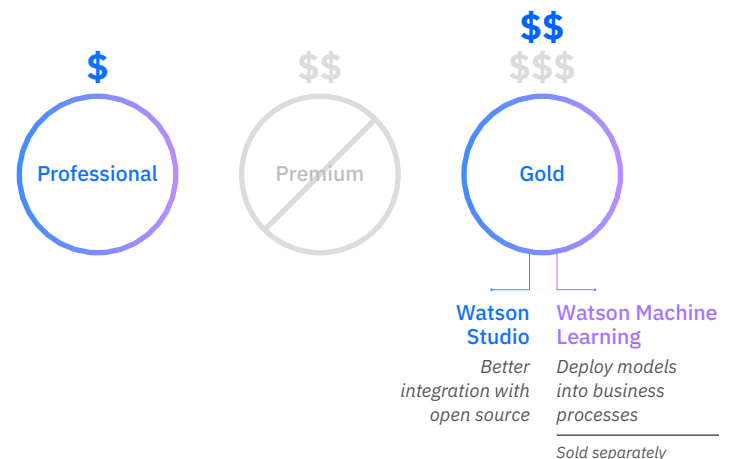

IBM SPSS Modeler Gold

Now combined with the IBM Watson Studio solution suite, SPSS Modeler Gold software helps make your team faster, more productive and more effective.

As a new crop of data scientists who learned on open source enters your workforce, you need a platform that serves both analysts who depend on open source and those who prefer visual modeling. That platform has to be able to deploy virtually any model, including notebooks and IBM® SPSS® Modeler flows, quickly and easily.

So IBM combined SPSS Modeler Gold software with the IBM Watson® Studio Desktop and the IBM Watson Machine Learning Server platforms to help your team do more together. We also streamlined our pricing options to give your team access to advanced features at a more affordable price.

GET GOLD FOR THE PRICE OF PREMIUM

Do more with SPSS Modeler Gold

- Leverage text analytics to uncover insights from unstructured data.
- Manage your notebook and SPSS model projects in one place.
- Start quickly with easy installation.